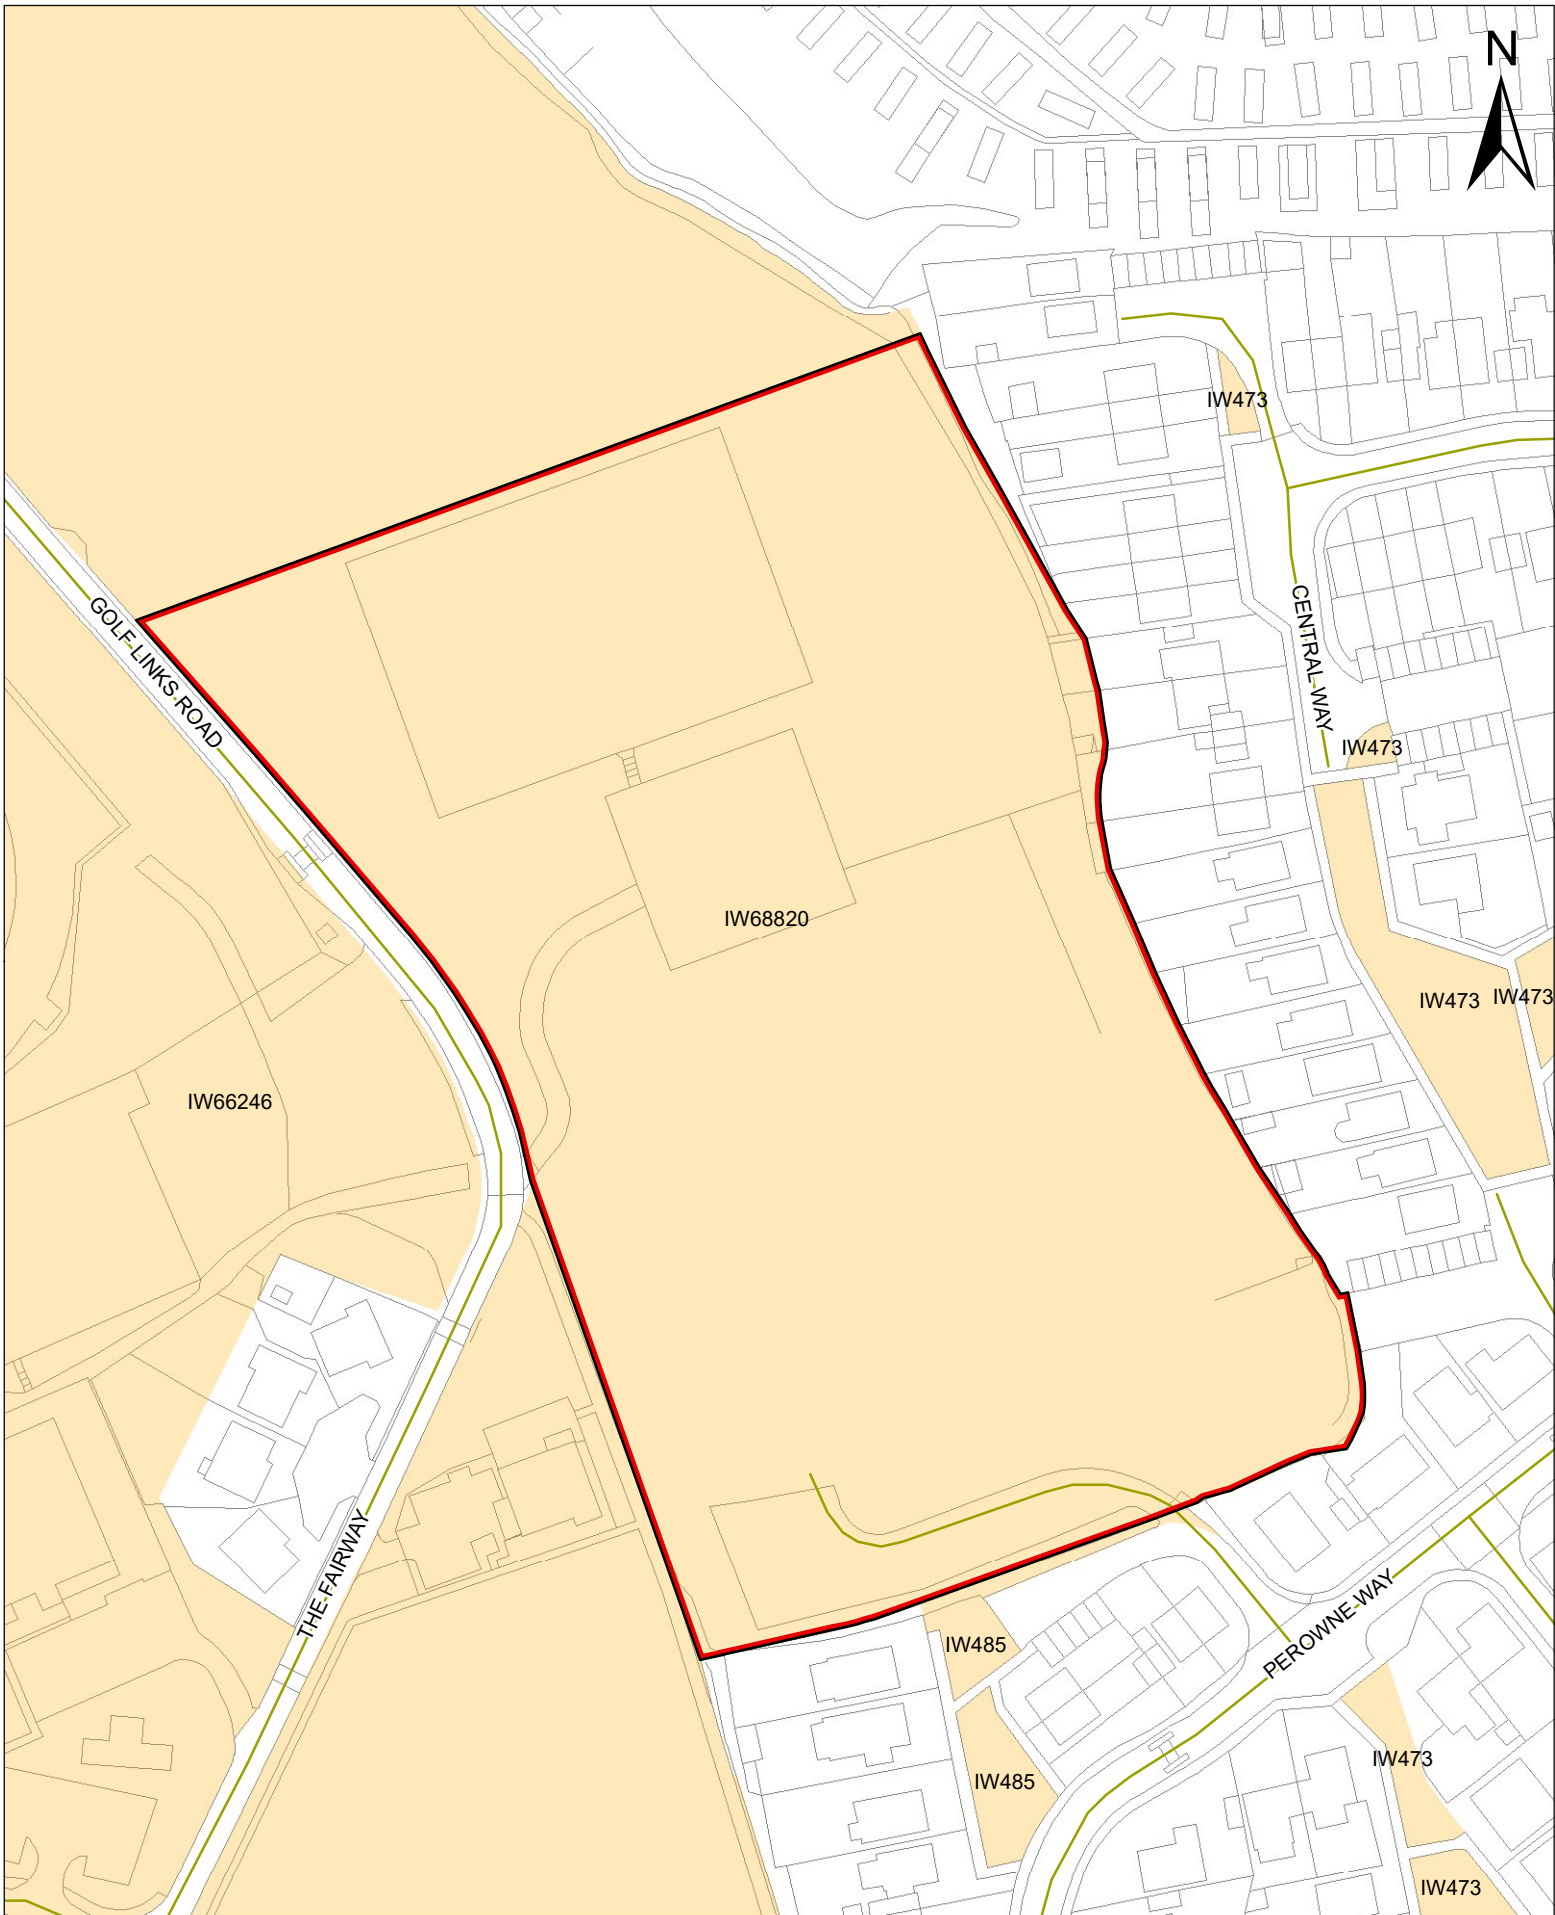

Former Sandham Middle School Site, Perone Way, Sandown, PO36 9JU [Scale 1:1250 @ A4]

This map is based on Ordnance Survey material with the permission of Ordnance Survey on behalf of the Controller of Her Majesty's Stationery Office © Crown copyright. Unauthorised reproduction infringes Crown copyright and may lead to prosecution or civil proceedings. 100019229 2008.